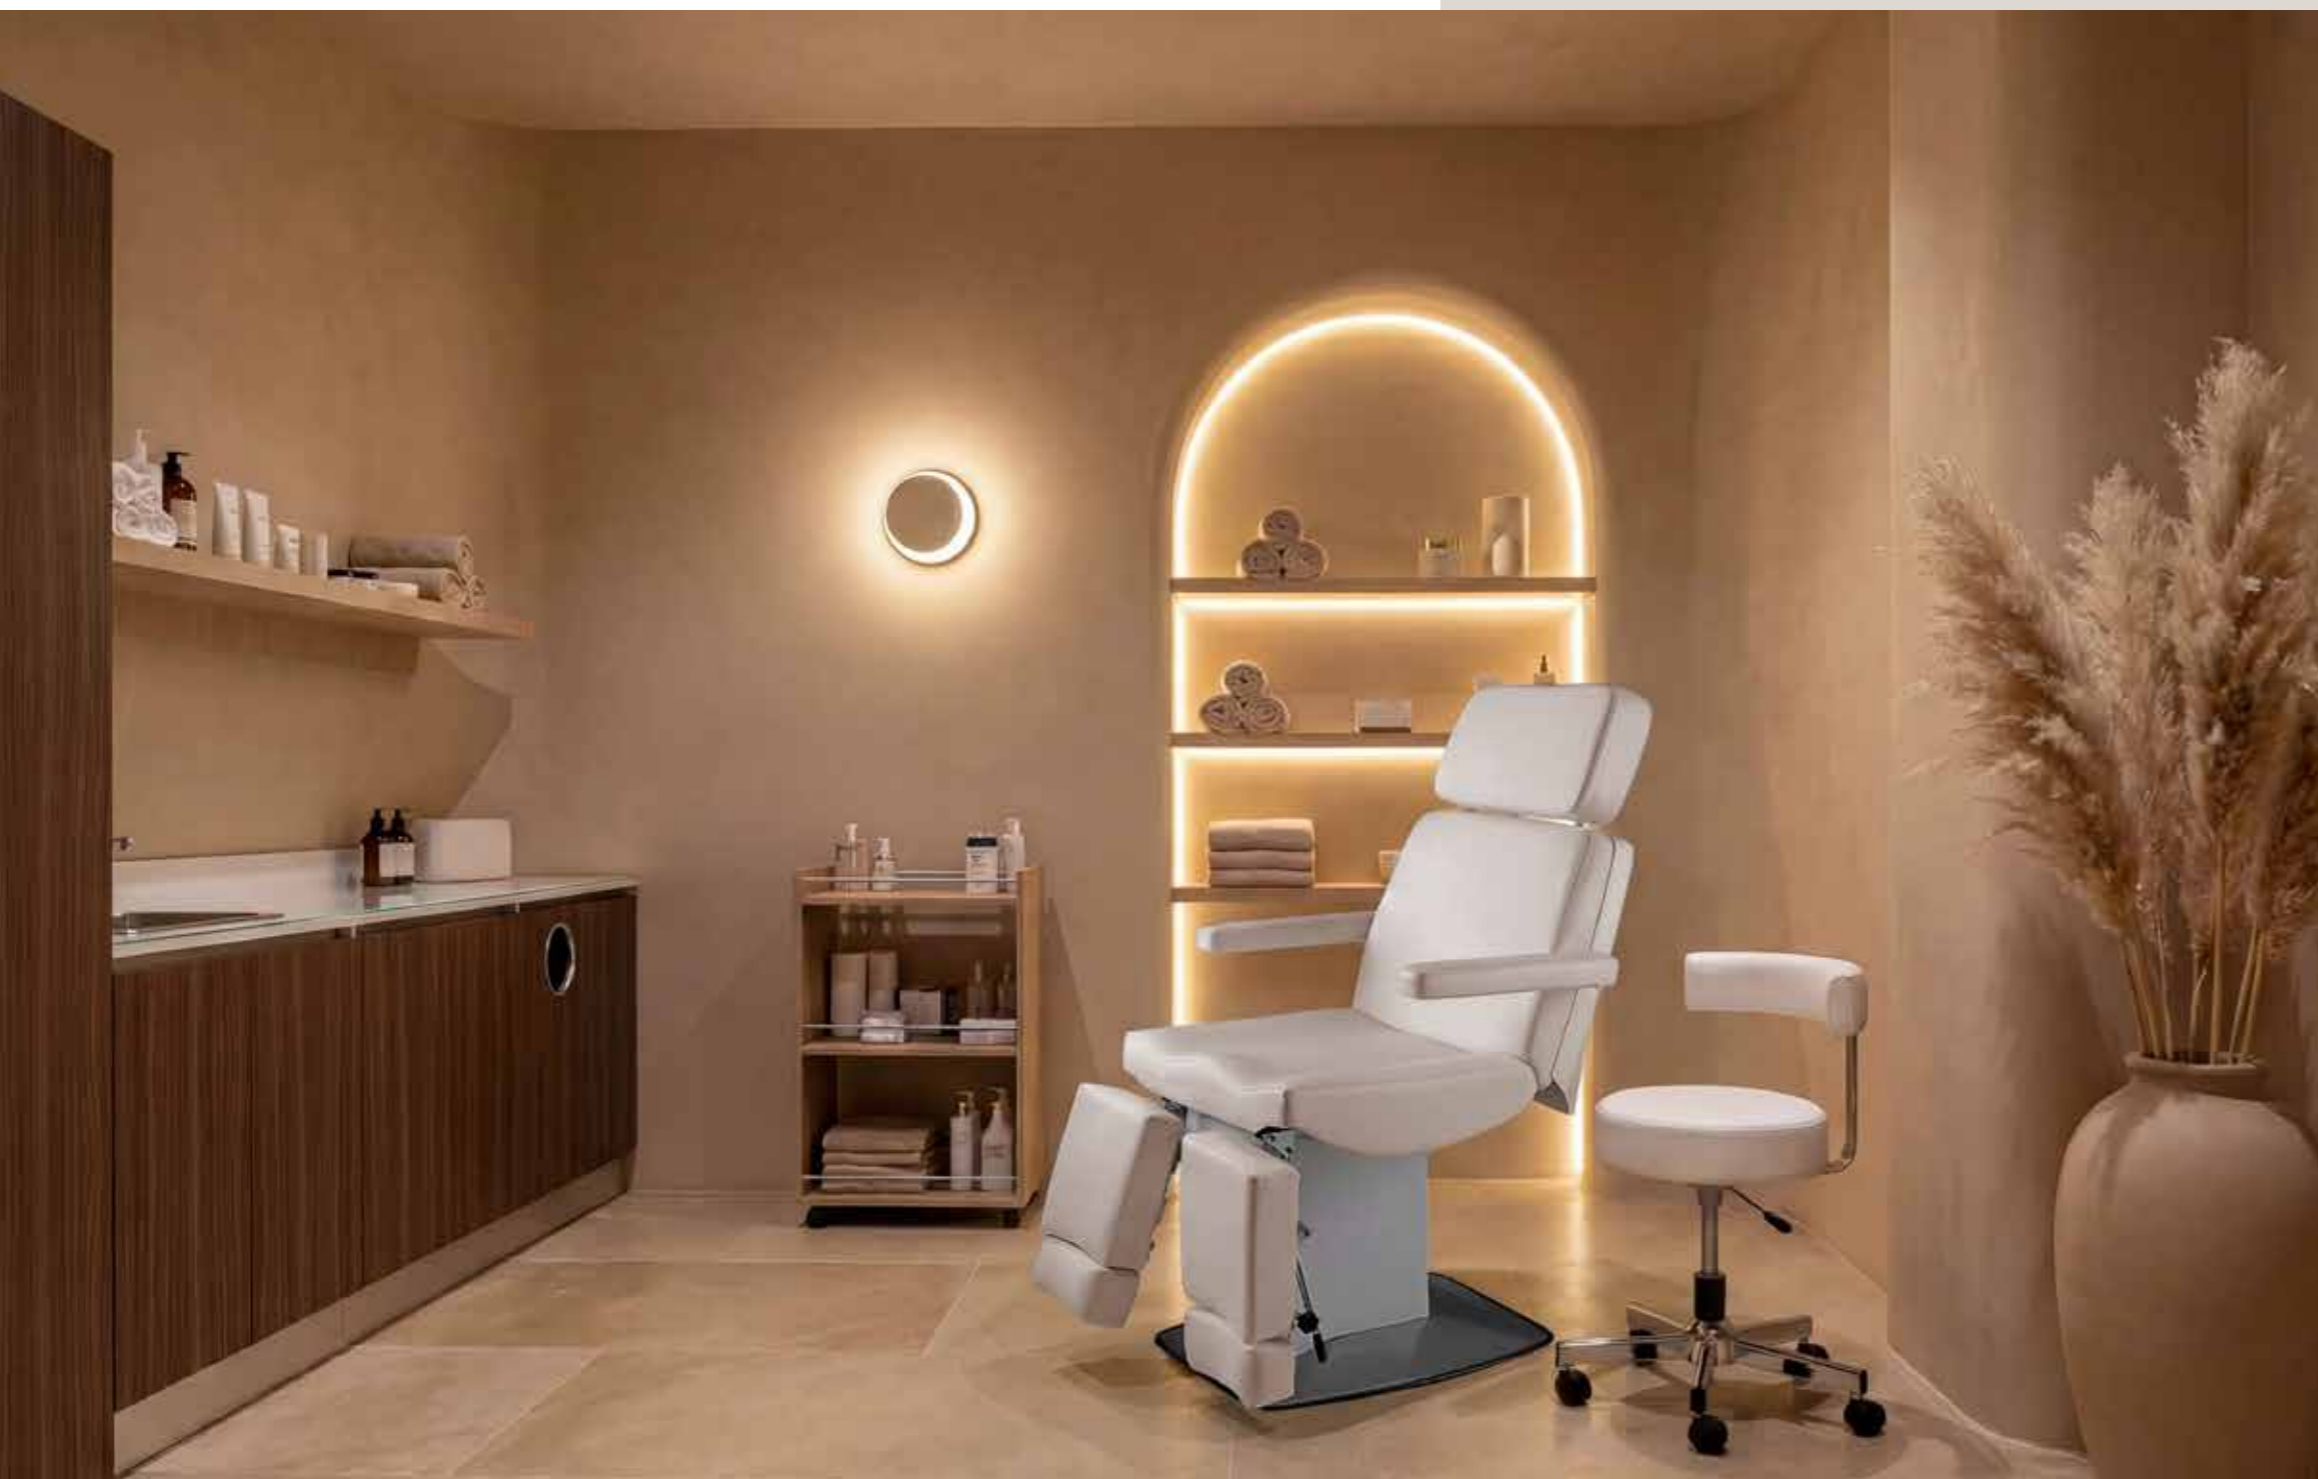

EASY M

~~2.450 €~~ **2.085 €**

AVAILABLE
FURNITURE & SKAY

**PRICE OF
THE
FULL CABIN**
€ 6.680