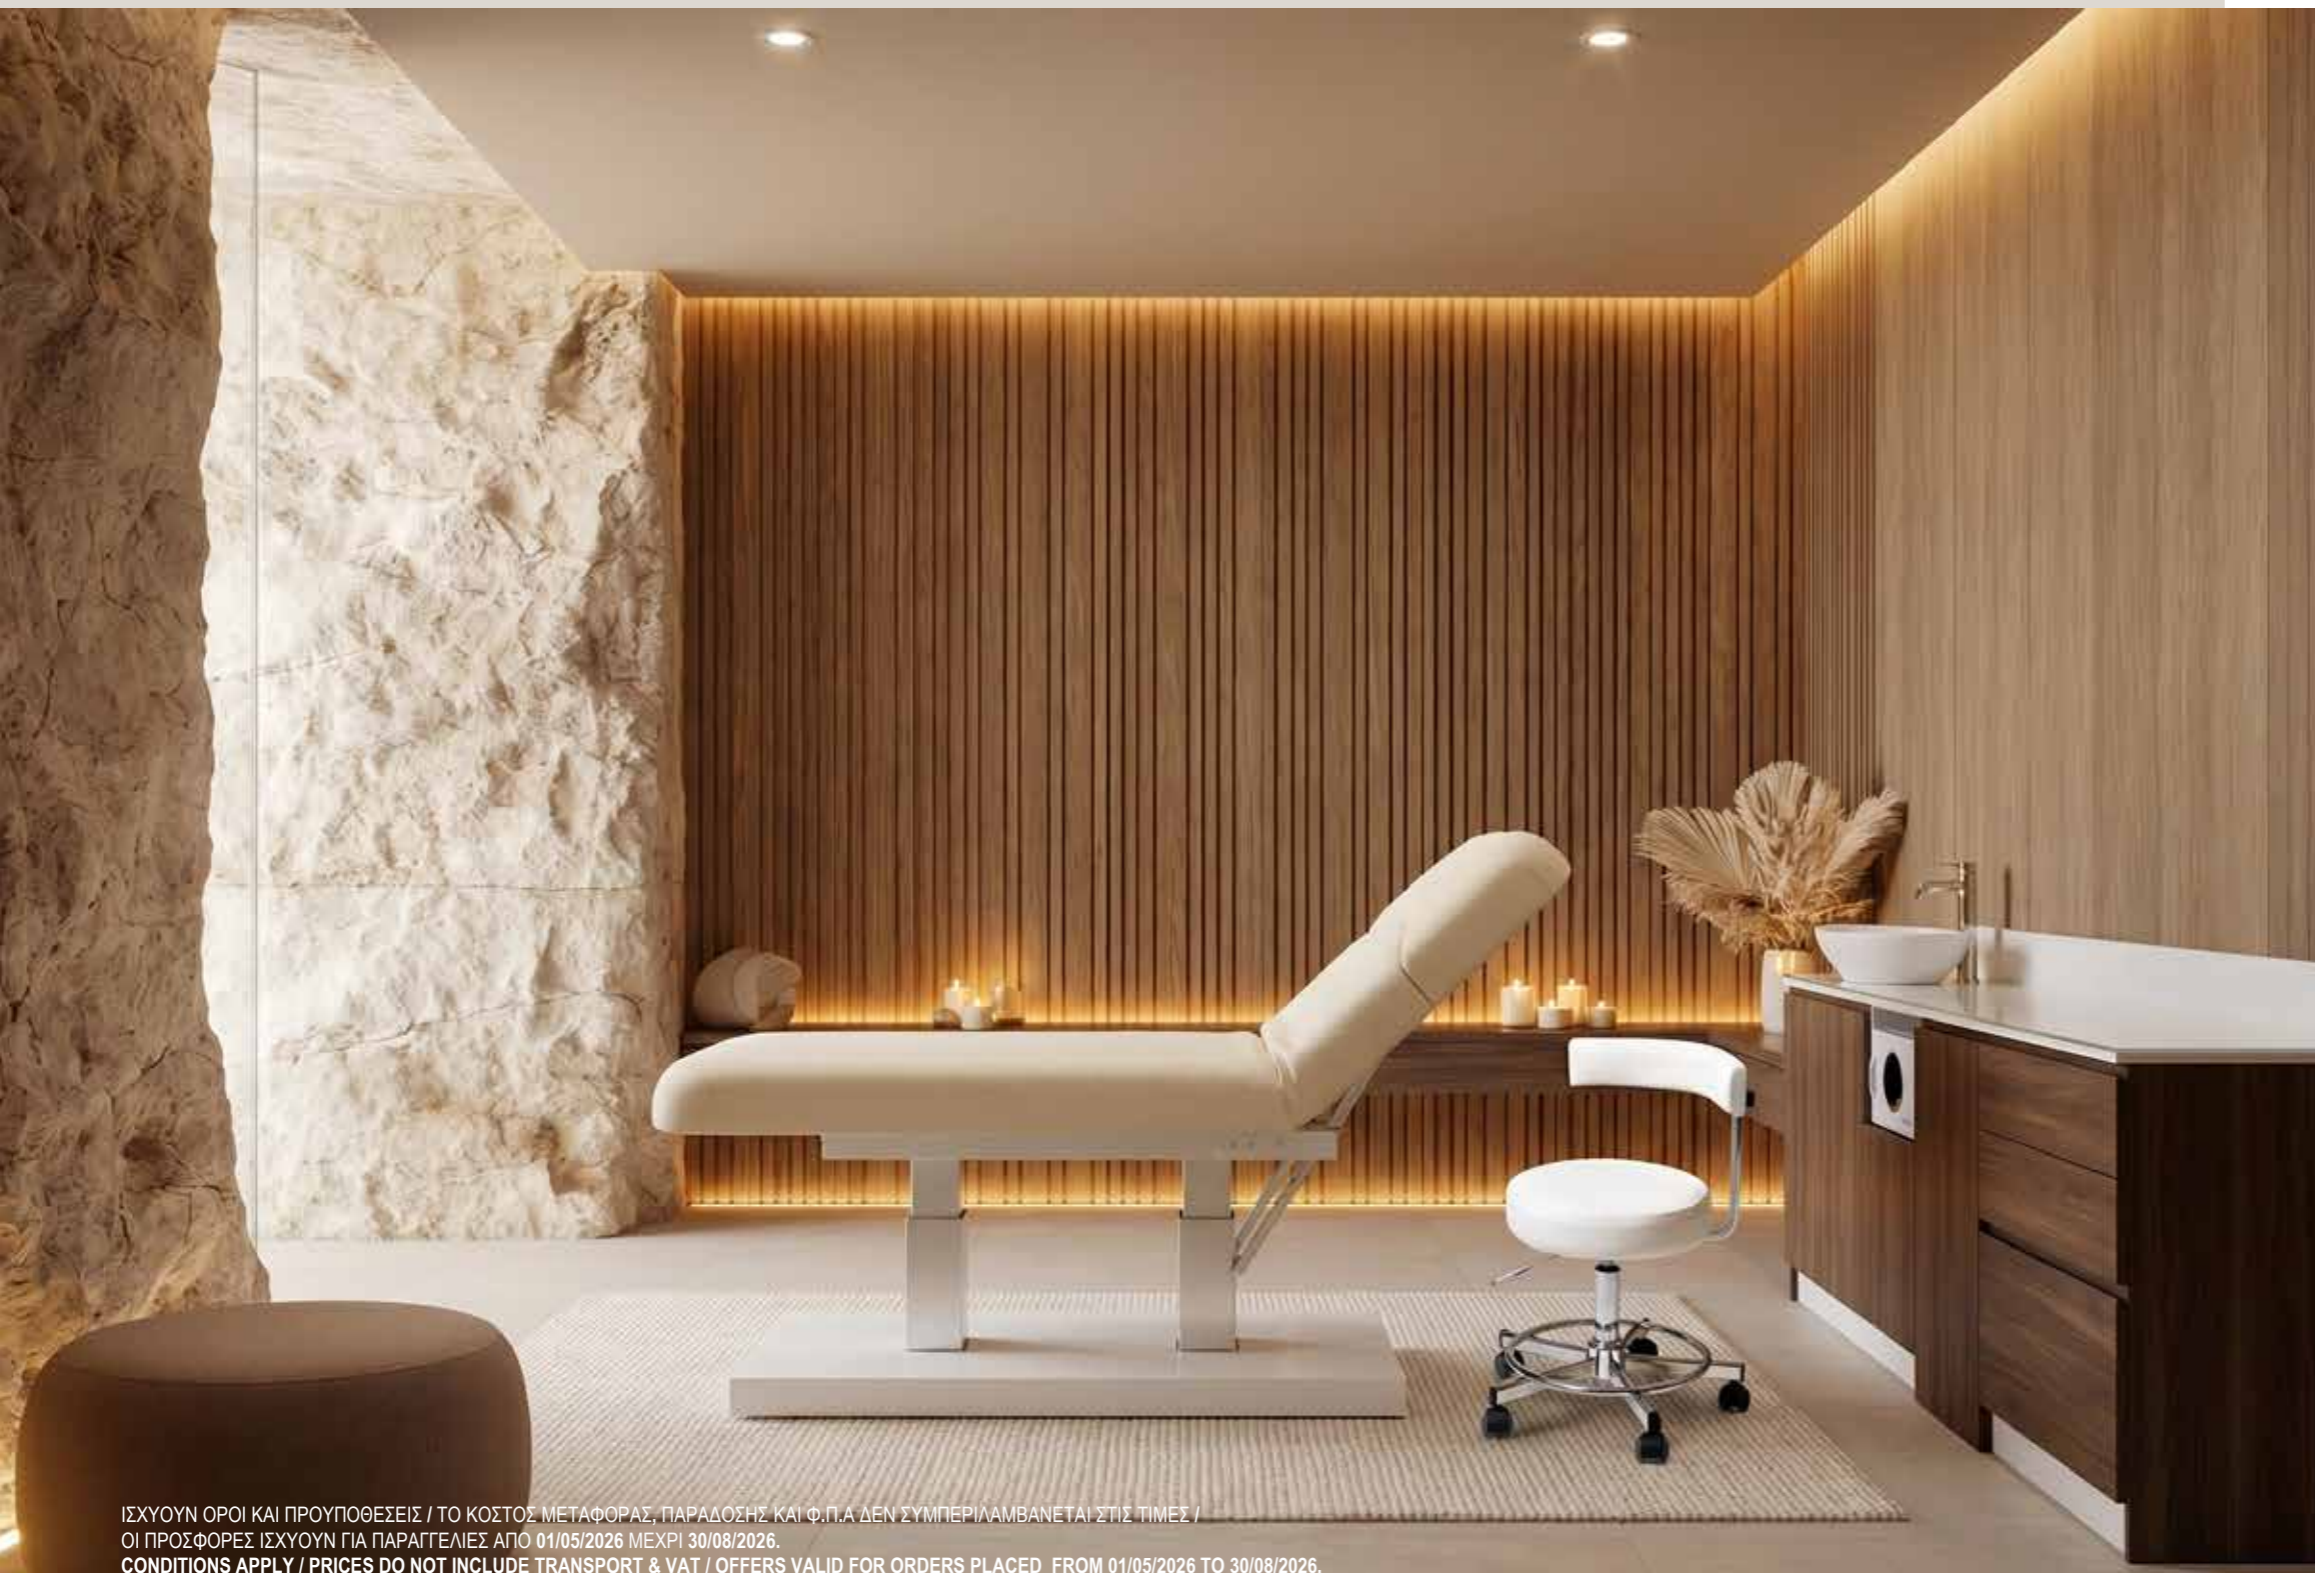

AVAILABLE
FURNITURE & SKAY

**PRICE OF
THE
FULL CABIN**

€ 7.700