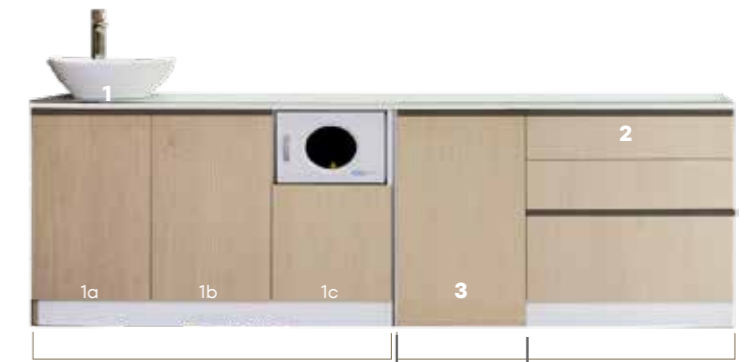

MUMBAI TROLLEY

MUMBAI CHEST OF DRAWERS

SPECIAL

~~495 €~~ **375 €**

MUMBAI WASHBASIN